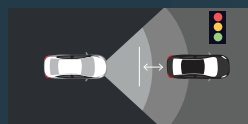

FRONT DEPARTURE ALERT
Alert driver with sound when preceding vehicle moving on traffic.