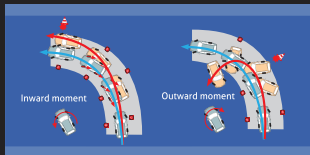

G Type

INTERACTIVE 8" HEAD UNIT

Providing vast array of entertainments for your enjoyable driving experience. (1.2 G Type)

1.2 G TYPE

(Spot Order for M/T Type)

SAFETY FEATURES

Maximum safety for every passenger to provide total peace of mind and excitement in every journey.