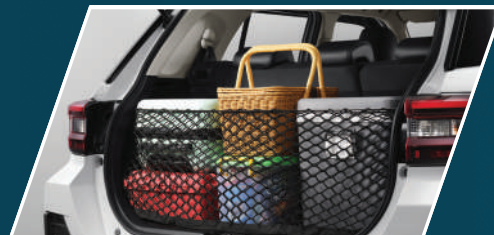

CARGO NET
(All Type)

Protective net for your luggage to keep your storage always in place.