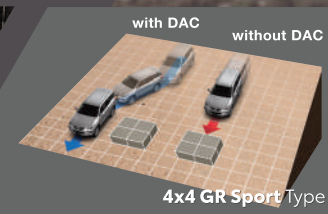

4x4 GR Sport Type

Downhill Assist Control (DAC)

(4x4 GR Sport Type)

Maintain low vehicle speed while driving down a steep, slippery or dumpy slope.

*This car uses Toyota Customization Option (TCO) Parts