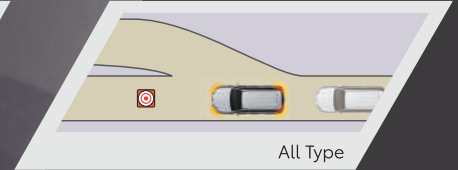

All Type

Emergency Brake Signal (EBS)

Lights during emergency braking to alert surroundings and reduce collisions.
(All Type)