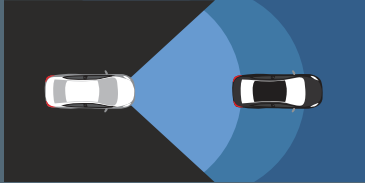

TOYOTA SAFETY SENSE

(All Type)

PRE-COLLISION SYSTEM (PCS)

An integrated radar system that helps to reduce crash risk and damage in a frontal collision.