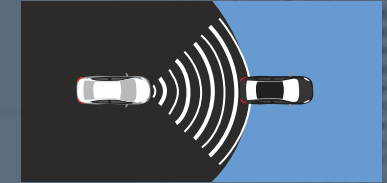

An integrated radar system that helps to reduce crash risk and damage in a frontal collision.

LANE DEPARTURE ALERT (LDA)

Supports and assists the driver in avoiding unintended lane departure with visual and audible alert plus steering assist.

REAR CAMERA DETECTION (RCD)

Supports and assists the driver in avoiding pedestrians by displaying pedestrian detection.

ADAPTIVE HIGH-BEAM SYSTEM (AHS)

Automatically shifts from high to low beam to help other drivers maintain safe driving.

DYNAMIC RADAR CRUISE CONTROL (DRCC)

Detects a preceding vehicle and follows within a safe distance, therefore reducing the fatigue of long driving.

Tintouch
Live Connected

SAFETY & CONVENIENCE

FIND MY CAR