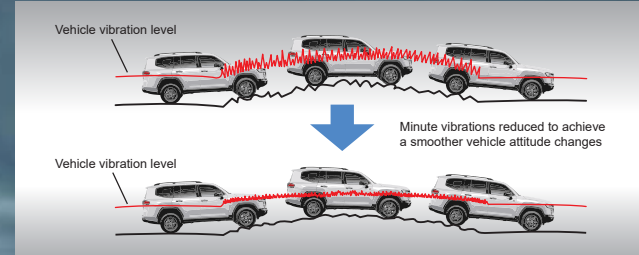

DRIVING PERFORMANCE

(All Type)

NEW DEVELOPED FRONT & REAR SUSPENSION

Newly optimized suspension to give more balance when you are thriving through different terrains and roads.

NEW AVS

(ADAPTIVE VARIABLE SUSPENSION)

The new suspension will help to reduce vehicle altitude vibrations due to rough roads and give you more quiet inside the cabin.

AUTO-MTS

(MULTI-TERRAIN SELECT)

The automated setting is adopted, allowing the system to control the set-up while optimizing the traction on slippery surfaces such as mud and loose rocks. The auto mode also achieves excellent ground covering performance without the driver changing the mode manually, according to the driving conditions.