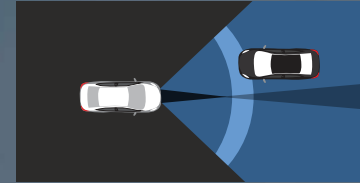

ADAPTIVE HIGH-BEAM SYSTEM (AHS)

Automatically shifts from high to low beam to help other drivers maintain safe driving.